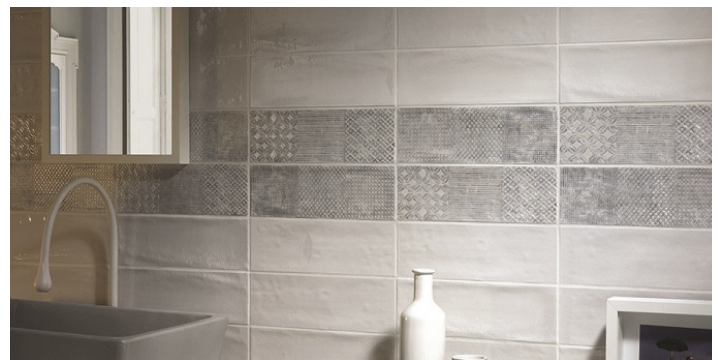

TECHNICAL INFORMATION

PEI	3
MOHS	N/A
SCOF WET	N/A
WATER ABSORBSION	<0.10%
CHEMICAL STAIN RESISTANT	RESISTANT
FROST RESISTANT	N/A
COLOR VARIATION	N/A

SIZE AVAILABILITY & PACKAGING INFORMATION

4x12: 34 PCS = 10.98 SF = 34.12 LBS/BX; 66 BX/PL (SOLID COLORS ONLY)