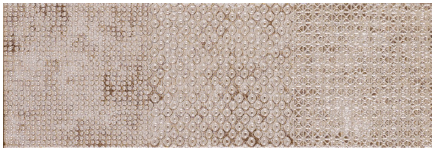

# VICTORIAN

Victorian is a richly hued white body porcelain from Italy that ushers in an exciting new color palette for a new twist on the classic subway tile. The decor pieces in this line add gorgeous visual detailing to any project. Mix and match different colors and decor pieces for a beautiful, classic look in any area that has your own unique insignia.

DECO TORTORA AVORIO

AVORIO

PERLA

DECO TORTORA AVORIO

BLUE

NERO

DECO BLUE PERLA

PORPORA

TORTORA

DECO BLUE PERLA

BIANCO