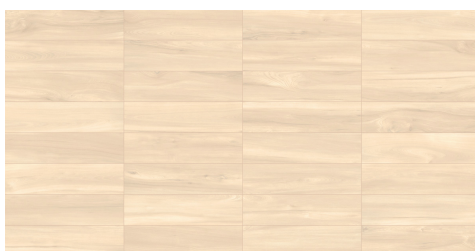

Bring the beauty, class and elegance of hardwood flooring to any space with the Stelvio white body Italian porcelain tile collection. This marvelous collection is a hybrid wood look, characteristics of beech, walnut and maple flow through this tile, with subtle graining that makes this soft wood-look tile the perfect accompaniment to any decor style.

GREY

ALMOND

WALNUT