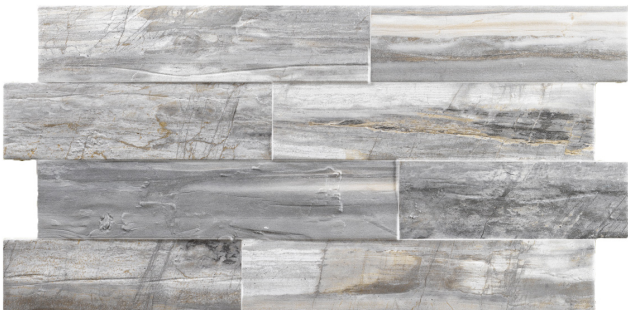

LEDGESTONE

A tile that imbibes all the natural beauty, grace, integrity and grandeur found in natural stone into a quality and durable ceramic tile. This tile turns any room into a haven with a centuries old atmosphere that whispers timeless messages of wisdom and beauty. Perfect for a minimal modern wood-look.

CANADA SAGE

JET GRIS

CANADA GRIS

JET BEIGE

TECHNICAL INFORMATION

PEI	4
MOHS	7
SCOF WET	N/A
WATER ABSORBSION	<0.5%
CHEMICAL STAIN RESISTANT	RESISTANT
FROST RESISTANT	RESISTANT
COLOR VARIATION	8

SIZE AVAILABILITY & PACKAGING INFORMATION