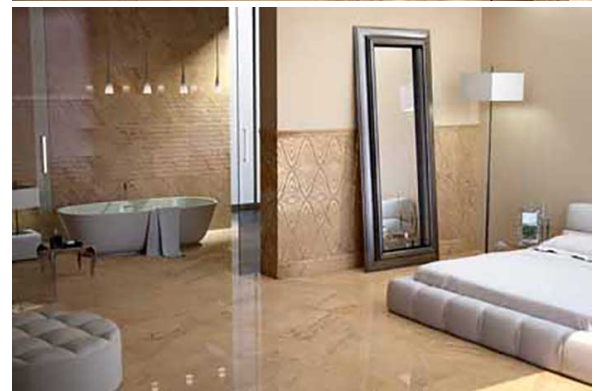

This glossy wall tile from Spain gives the effect of the natural aggregate marble Daino Real that is quarried from bedrock in Sardinia Italy without the high maintenance and special cleaning needs of marble. Daino mimics the exceptional layered structure with patterns that ebb and flow, which comes from millions of years of sediment build up at the bottom of a shallow sea. This tile is finished with a luxury gloss finish for durability and easy maintenance.

MARFIL

TECHNICAL INFORMATION

PEI	5
MOHS	7
SCOF WET	0.037
WATER ABSORBSION	<0.5%
CHEMICAL STAIN RESISTANT	RESISTANT
FROST RESISTANT	RESISTANT
COLOR VARIATION	4

SIZE AVAILABILITY & PACKAGING INFORMATION

12x24: 1 BOX = 6 PCS = 12.60 SF = 47.30 LBS/BX; 48 BX/PL
3x24 BULLNOSE
3x3 MOSAIC